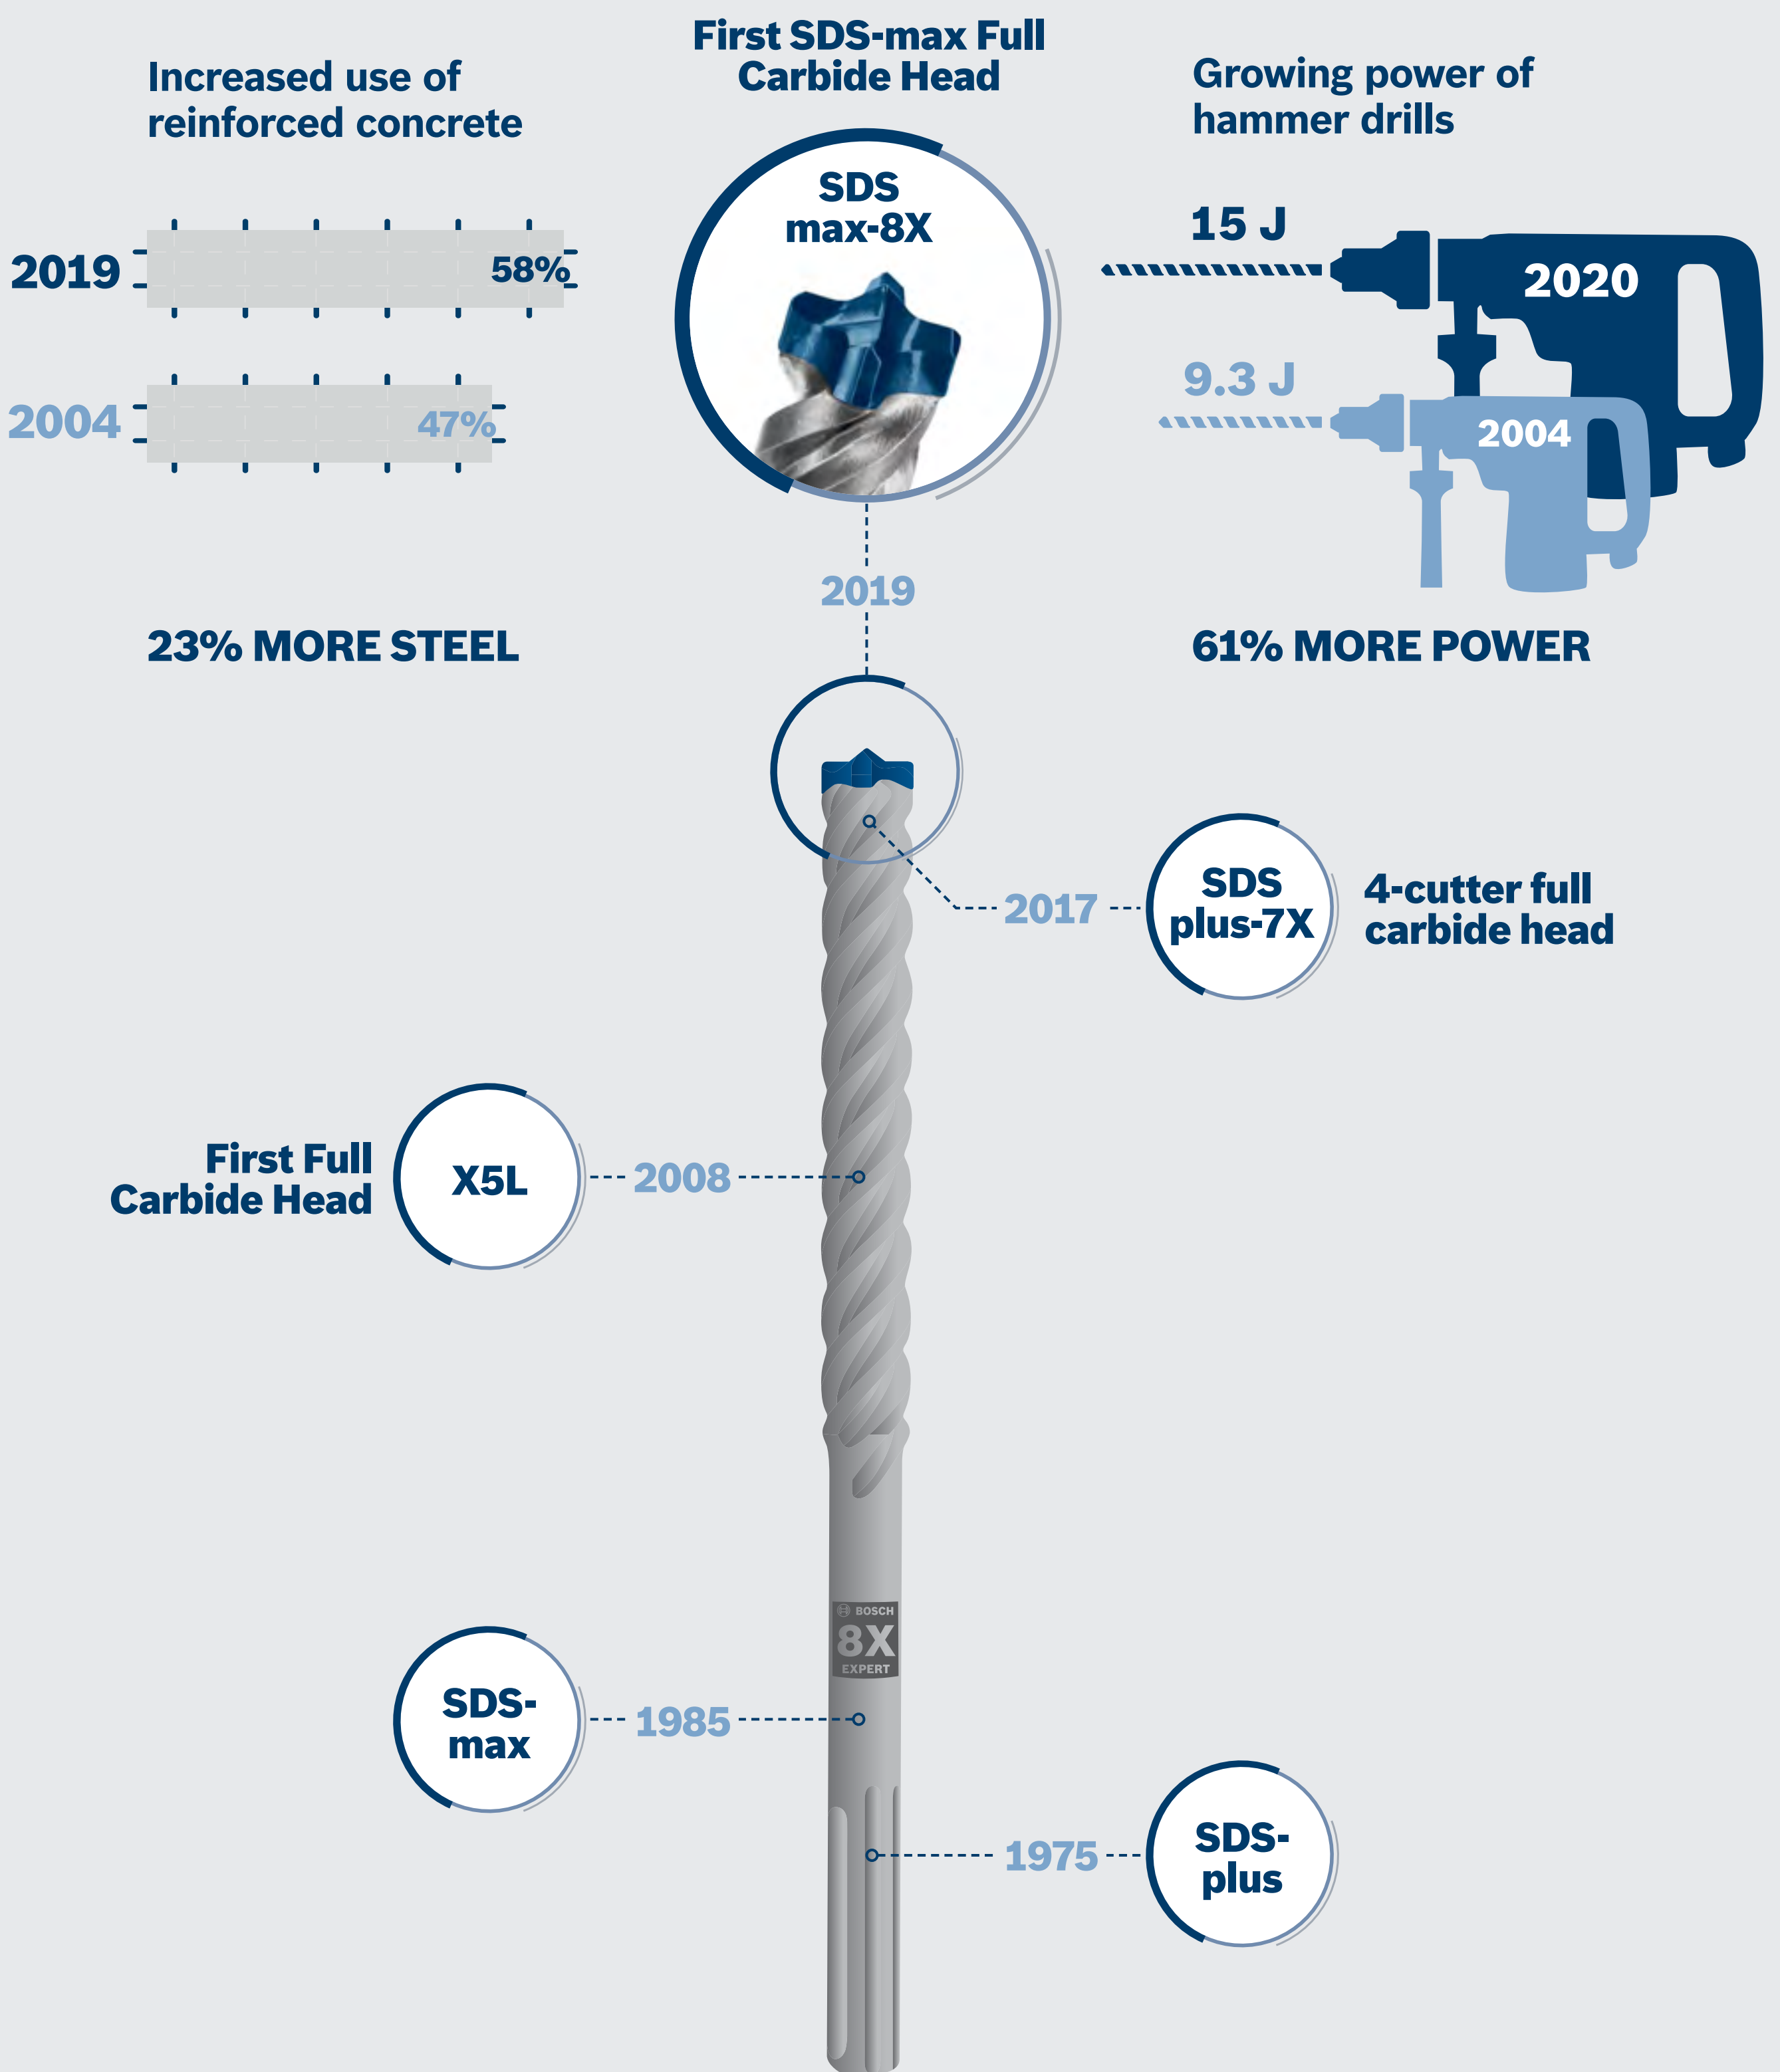

THE BOSCH INNOVATION ADVANTAGE

Bosch Carbide Technology tackles growing market challenges

➤ AS CONCRETE DRILLING GETS TOUGHER ...

Bosch accessories rise to the challenge

LONG LIFE ACCESSORIES MEAN BETTER VALUE AND INCREASED PRODUCTIVITY AT WORK.
WORK THE EXPERT WAY, WITH BOSCH CARBIDE.

* vs. Bosch SDS max-4