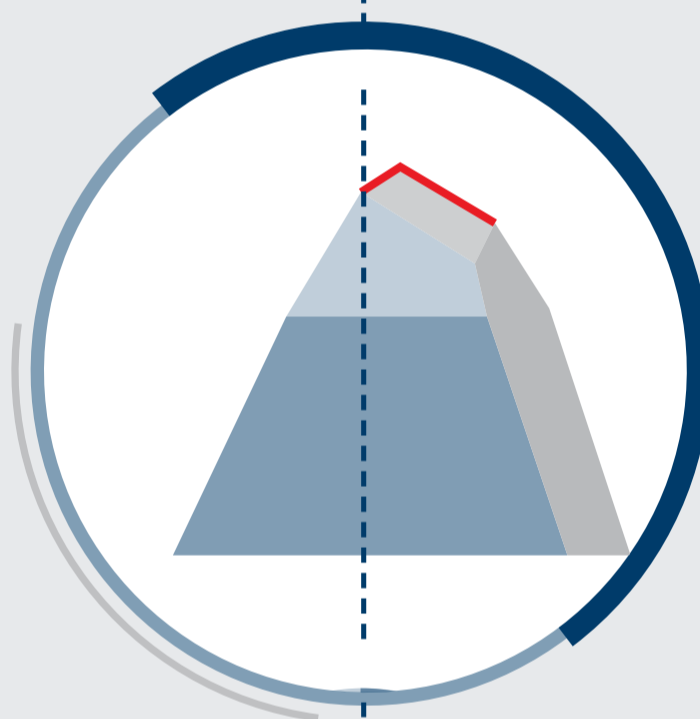

### THE HARD TILE CHALLENGE

#### MULTIPLE EDGES, MANY ADVANTAGES

Carbide Technology means advanced design and proprietary manufacturing

Patented asymmetric design ensures edges bite like teeth into hard material

Smart active centering tip combines precise starting with efficient drilling