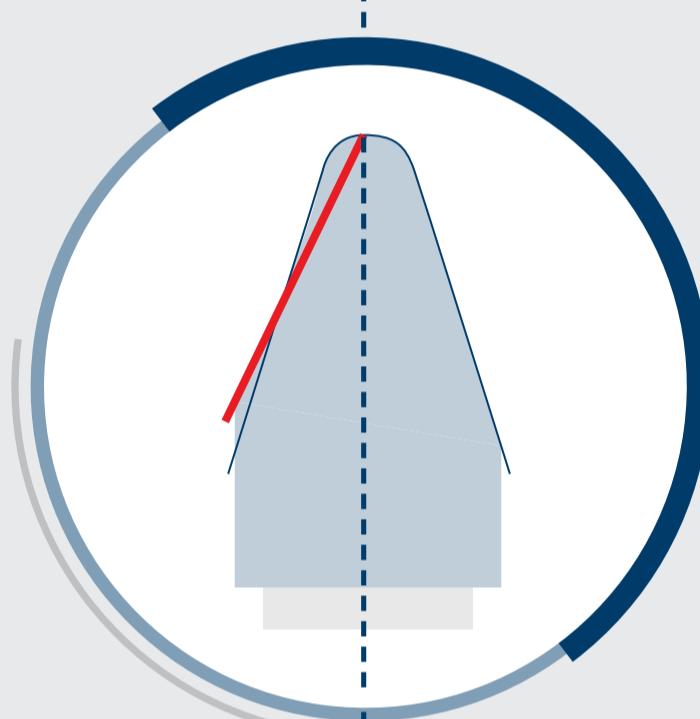

Patented asymmetric design ensures edges bite like teeth into hard material

Smart active centering tip combines precise starting with efficient drilling