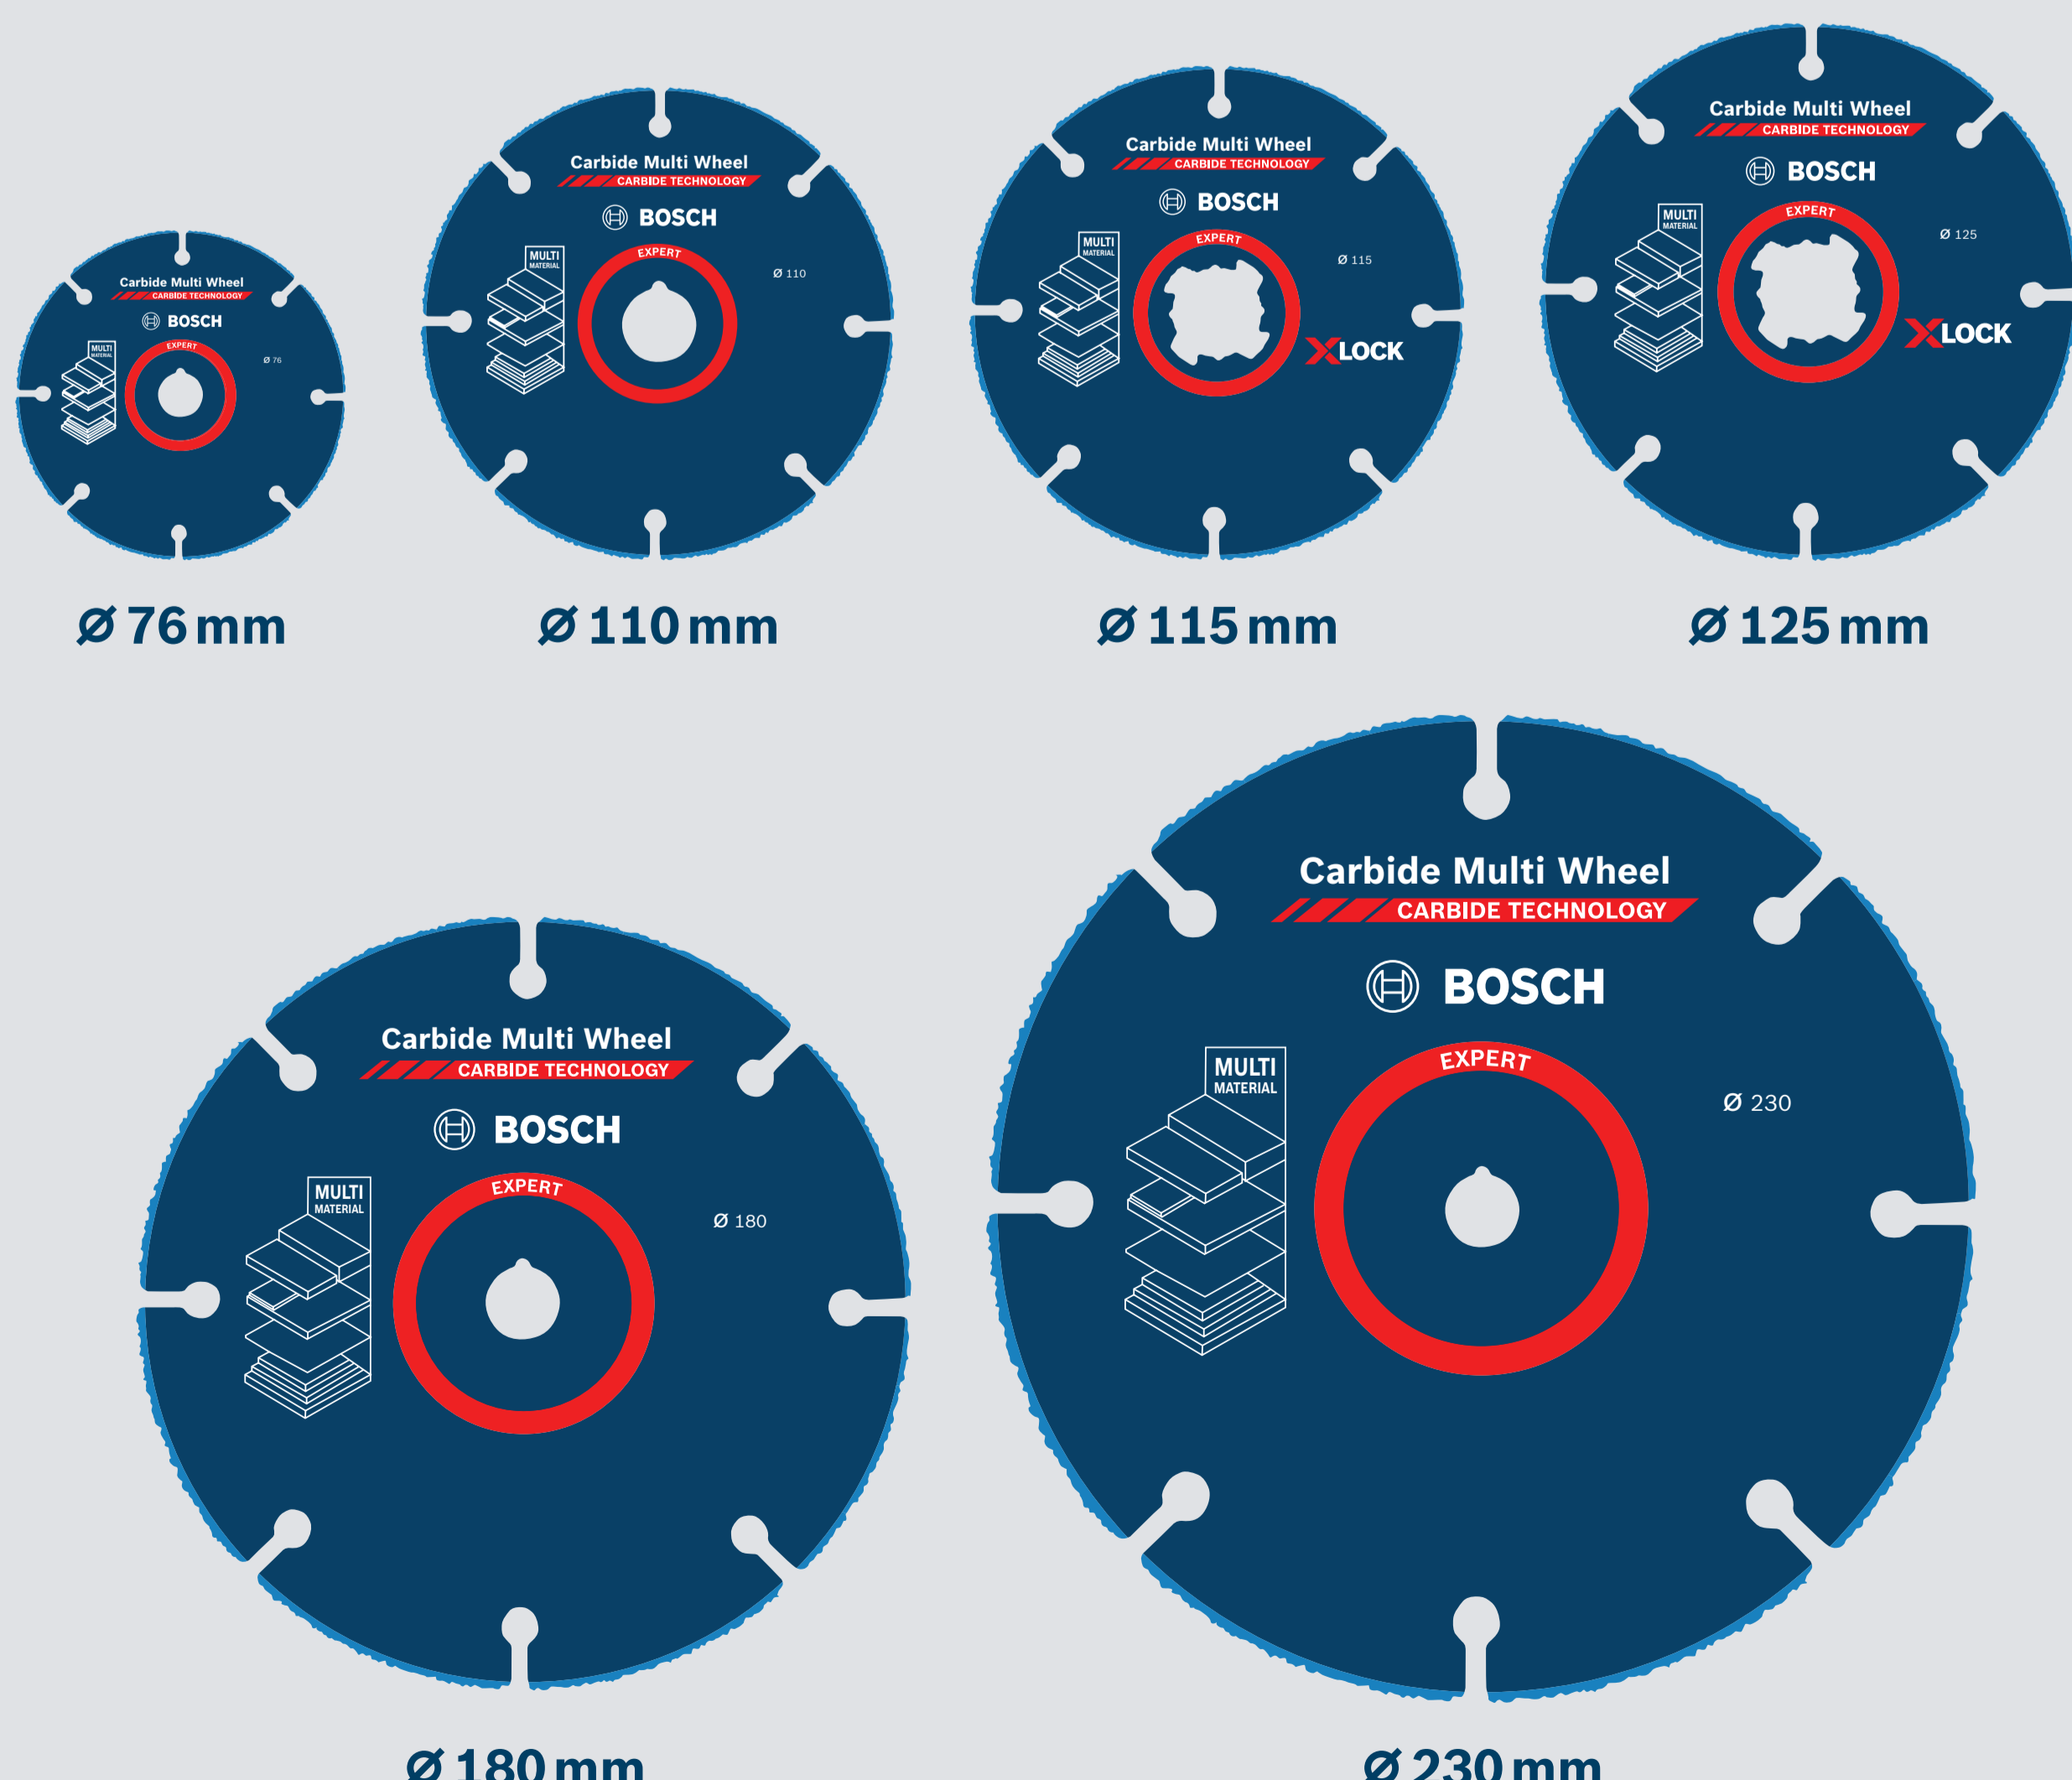

THE LONG LIFE ADVANTAGE

with Bosch Carbide Technology

Carbide grit is bonded to the robust steel body by laser melting for strength and durability

CARBIDE TECHNOLOGY

THE LONG LIFE CHALLENGE

> EXTRA STRONG BOND

Unique laser melting technology offers the strength you need to cut construction materials

> CUT THROUGH IT ALL

What can it cut?

Bosch EXPERT Carbide Multi Wheel

You can finally use your angle grinder to cut hardwood, wood with nails, plastic, drywall – with one cutting disc

> MANY DIAMETERS

Choose the disc with the diameter you need for your application

Long life accessories mean better value and more productivity at work