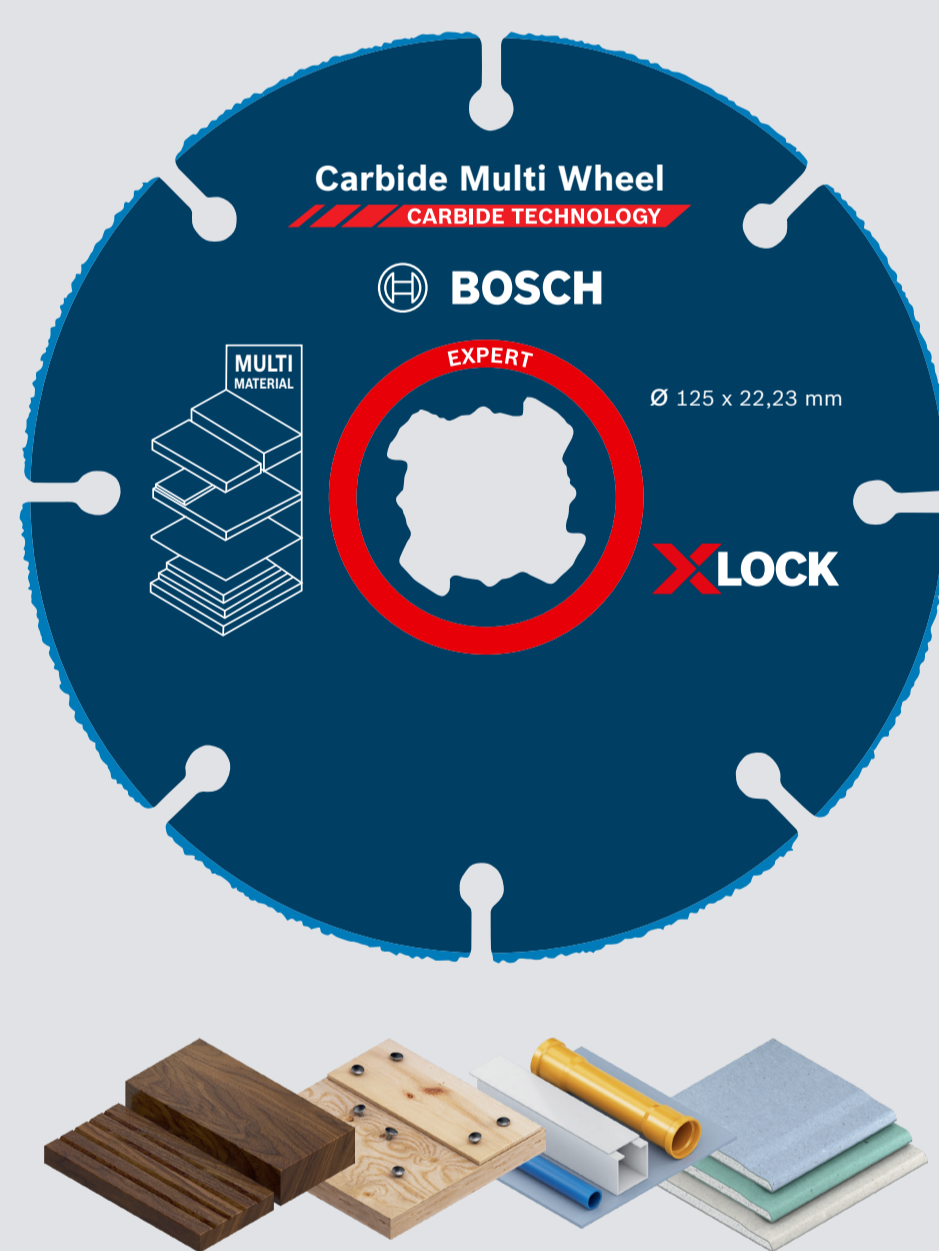

THE LONG LIFE ADVANTAGE

with Bosch Carbide Technology

Carbide grit is bonded to the robust steel body by laser melting for strength and durability

CARBIDE TECHNOLOGY

THE LONG LIFE CHALLENGE

> EXTRA STRONG BOND

Unique laser melting technology offers the strength you need to cut construction materials

> CUT THROUGH IT ALL

What can it cut?

Bosch EXPERT Carbide Multi Wheel

You can finally use your angle grinder to cut hardwood, wood with nails, plastic, drywall – with one cutting disc