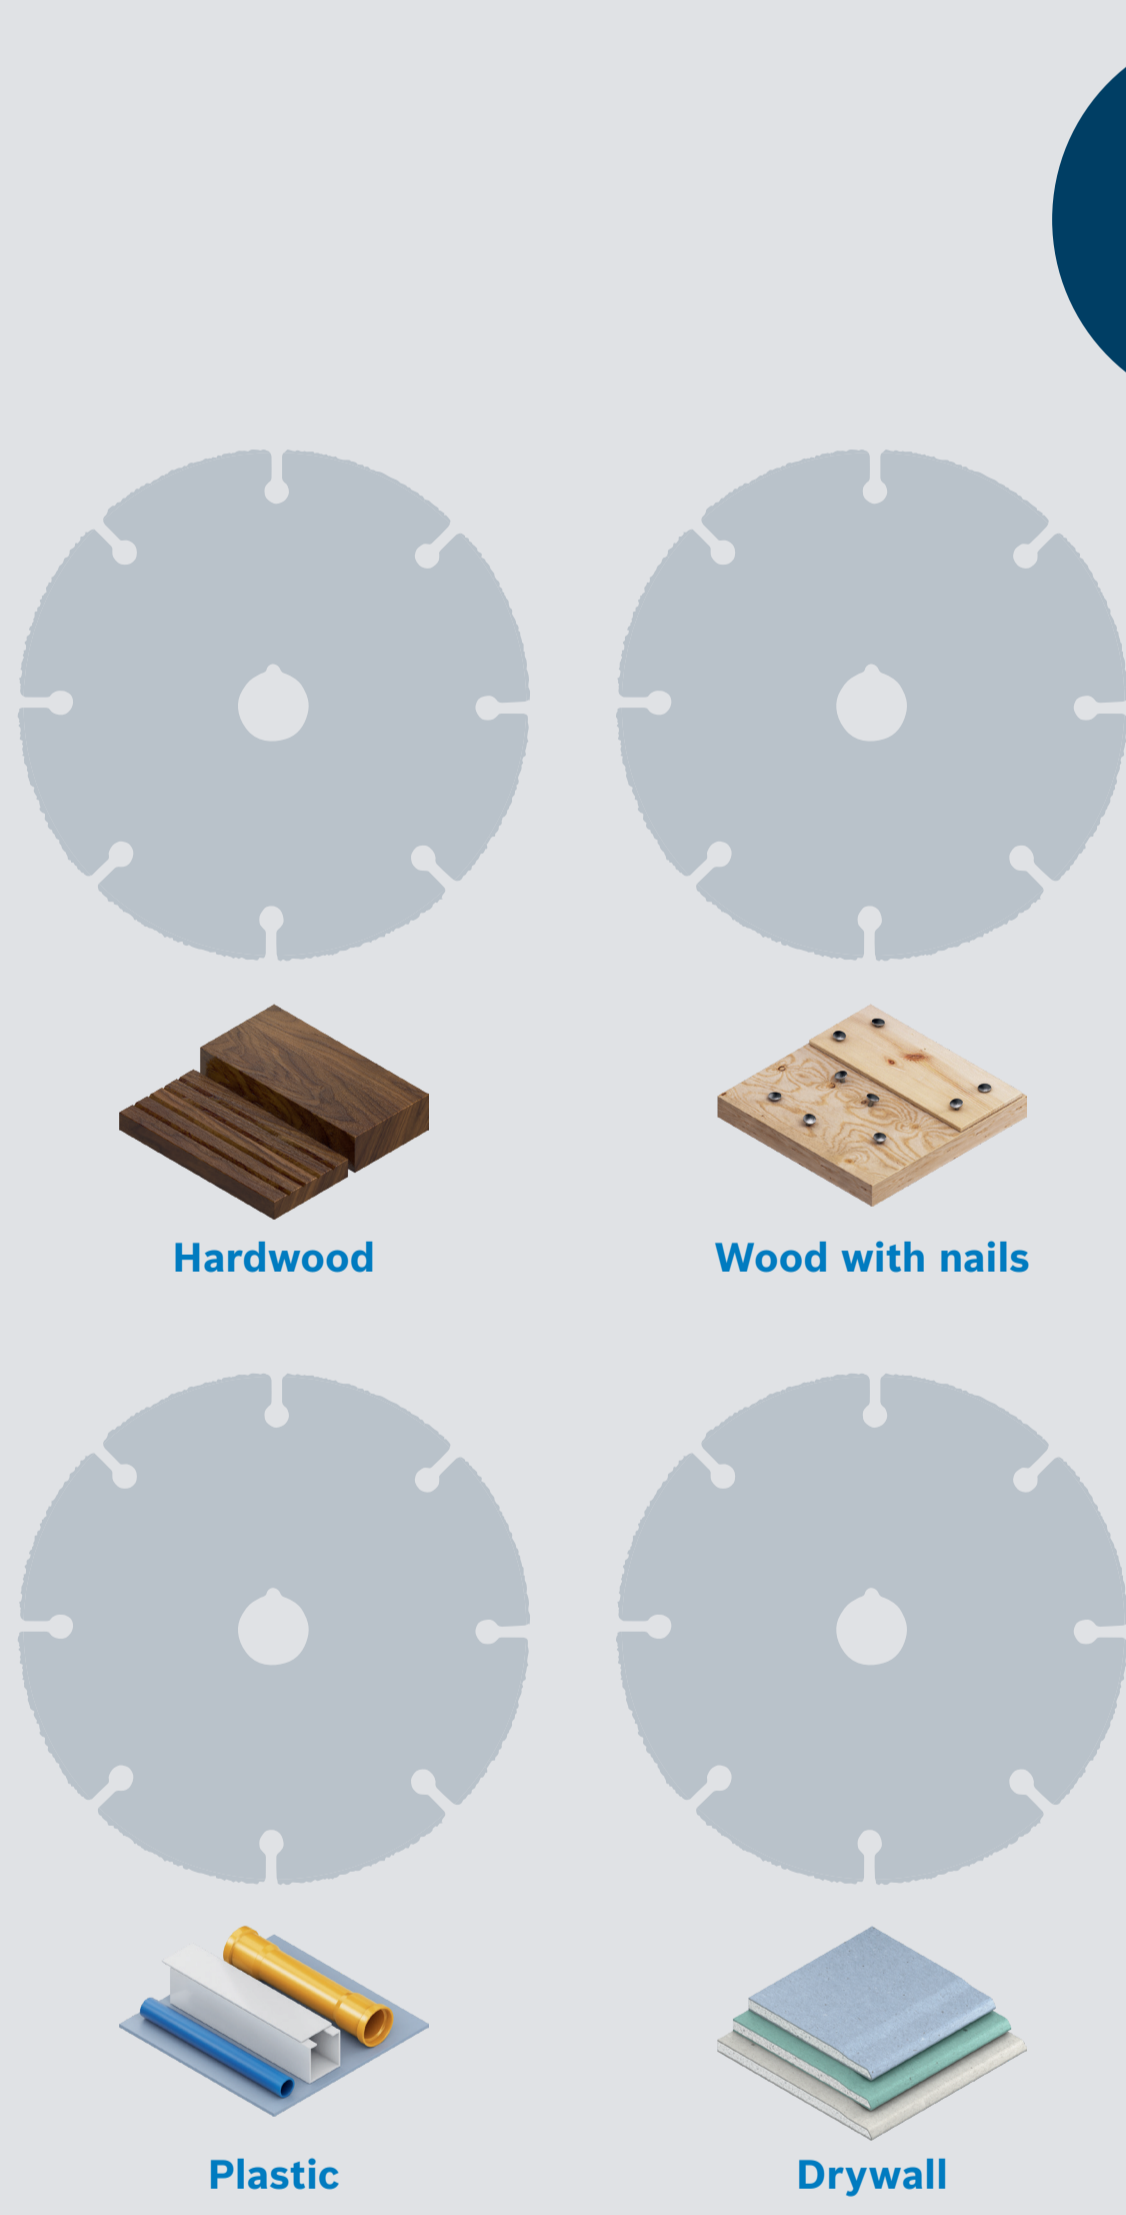

THE LONG LIFE ADVANTAGE

with Bosch Carbide Technology

Carbide grit is bonded to the robust steel body by laser melting for strength and durability

CARBIDE TECHNOLOGY

THE LONG LIFE CHALLENGE

> EXTRA STRONG BOND

Unique laser melting technology offers the strength you need to cut construction materials

> CUT THROUGH IT ALL

What can it cut?

Bosch EXPERT Carbide Multi Wheel

You can finally use your angle grinder to cut hardwood, wood with nails, plastic, drywall – with one cutting disc

> MANY DIAMETERS

Choose the disc with the diameter you need for your application

Long life accessories mean better value and more productivity at work