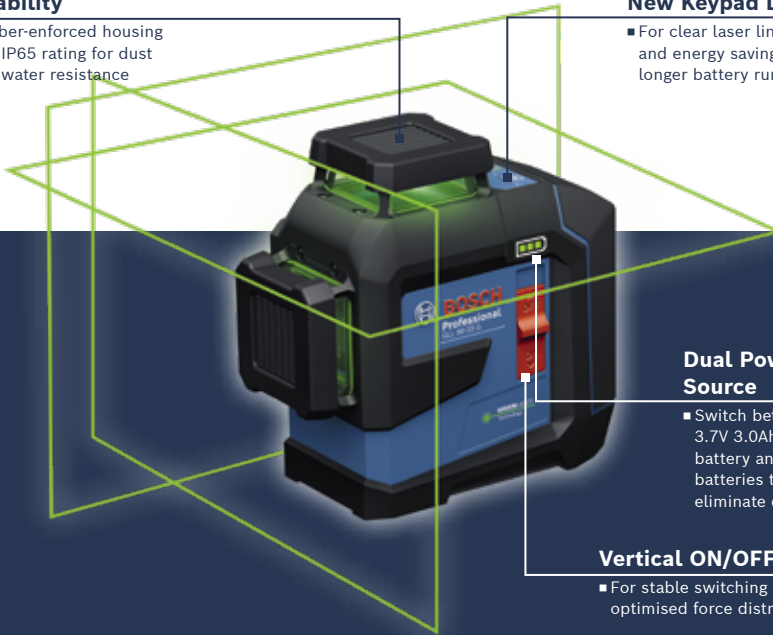

New Keypad Design

- For clear laser line selection and energy saving mode for longer battery runtime

Dual Power Source

- Switch between BA 3.7V 3.0Ah XL Li-Ion battery and AA alkaline batteries to help eliminate downtime

Vertical ON/OFF Switch

- For stable switching and optimised force distribution

TECHNICAL DATA	GLL 80-33 G PROFESSIONAL LINE LASER
Working range	30 m (radius)
Working range with receiver	5-80 m (radius)
Levelling accuracy	± 0,3 mm/m*
Self-levelling range	± 4°
Self-levelling time	≤ 4 s
Power source	3.7 V Li-Ion / 4 x 1,5 V LR6 (AA)
Protection Rating	IP 65

DESCRIPTION

	PART NUMBER	BOSCH LIST PRICE (EX. VAT)	BOSCH LIST PRICE (INC. VAT)
GLL 80-33 G (LB10, Target Plate, Pouch, 4x 1.5V LR6 Batteries)	0601065500	£485.76	£582.91
GLL 80-33 G (LB10, Target Plate, Pouch, BA 3.7V 3.0Ah XL Battery, USB-C cable, DK 20)	0601065501	£573.76	£688.51

Promotions and pricing available from 01/09/2024 to 31/12/2024 or while stocks last. Bosch List Price is for illustrative purposes and dealers shall determine their own resale price.