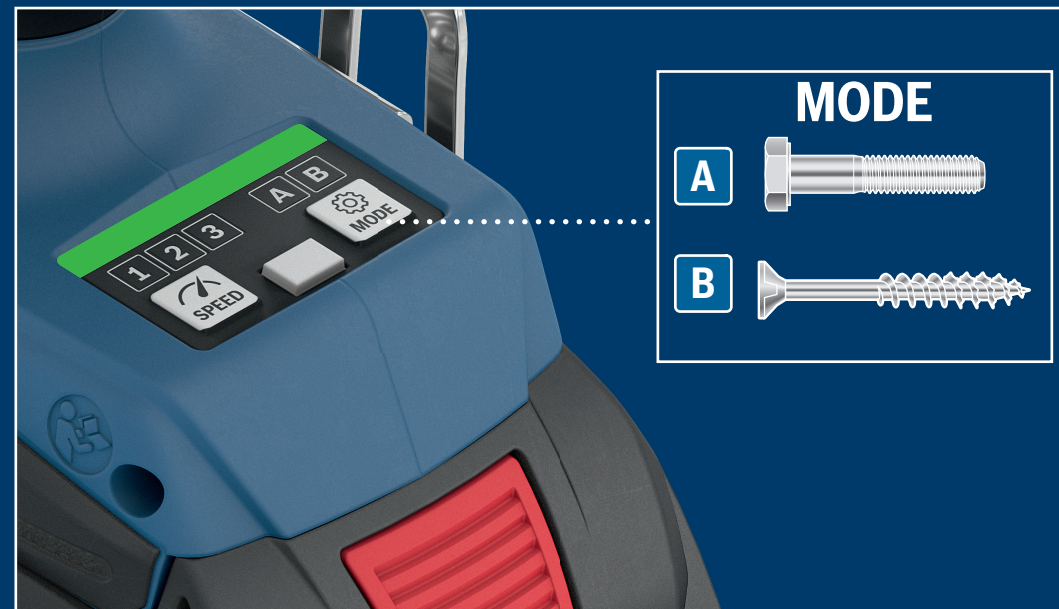

GDS 18V-750 C Professional

Robert Bosch Power Tools GmbH
70538 Stuttgart
GERMANY
www.bosch-pt.com

1 609 92A 9GA

(2024.04) TAG

2

3