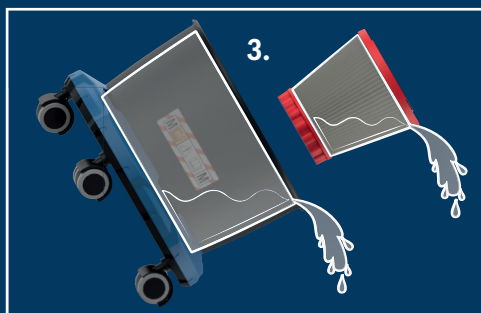

GAS 18V-12 MC Professional

Robert Bosch Power Tools GmbH
70538 Stuttgart
GERMANY
www.bosch-pt.com

1 609 92A 8S1

(2023.09) T

1

2

3

4