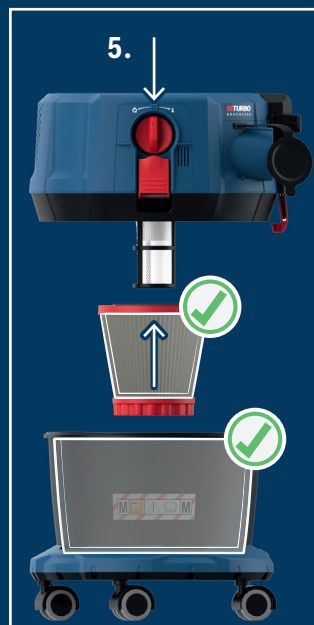

GAS 18V-12 MC Professional

Robert Bosch Power Tools GmbH
70538 Stuttgart
GERMANY
www.bosch-pt.com

1 609 92A 8S1

(2023.09) T

1

2

3

4