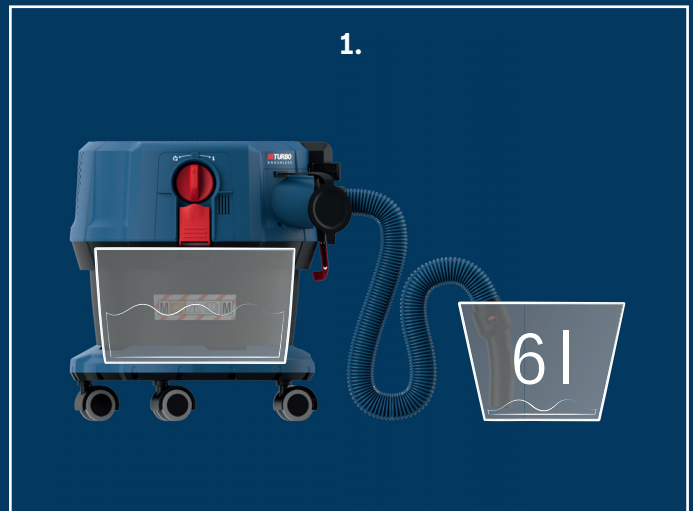

GAS 18V-12 MC Professional

Robert Bosch Power Tools GmbH
70538 Stuttgart
GERMANY
www.bosch-pt.com

1 609 92A 8S1

(2023.09) T

1

2

3

4