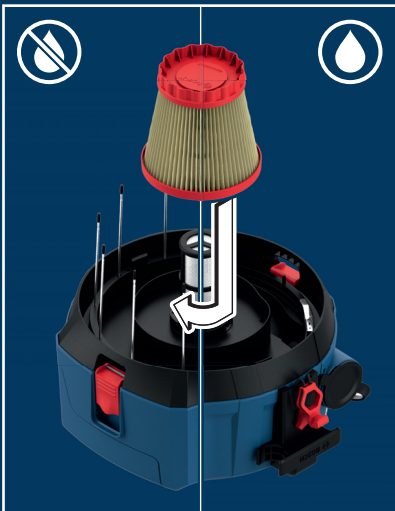

GAS 18V-12 MC Professional

Robert Bosch Power Tools GmbH
70538 Stuttgart
GERMANY
www.bosch-pt.com

1 609 92A 8S1

(2023.09) T

1

2

3

4