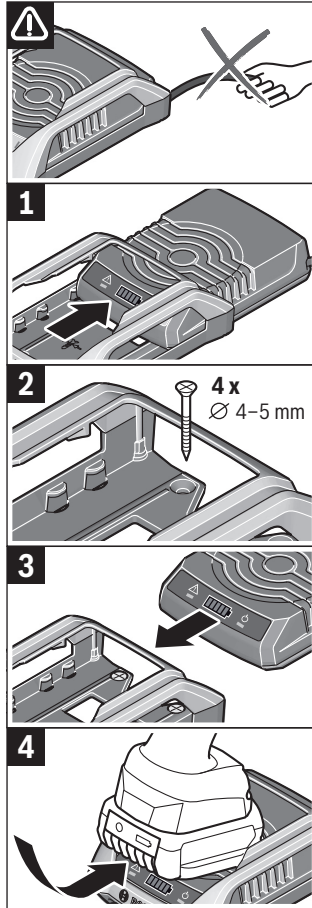

GAL 1830 W Professional
6 082 710 639

1 609 92A 2M7

Robert Bosch Power Tools GmbH
70538 Stuttgart
Germany
www.bosch-pt.com
1 609 92A 2M7 (2014.07) PS / 1